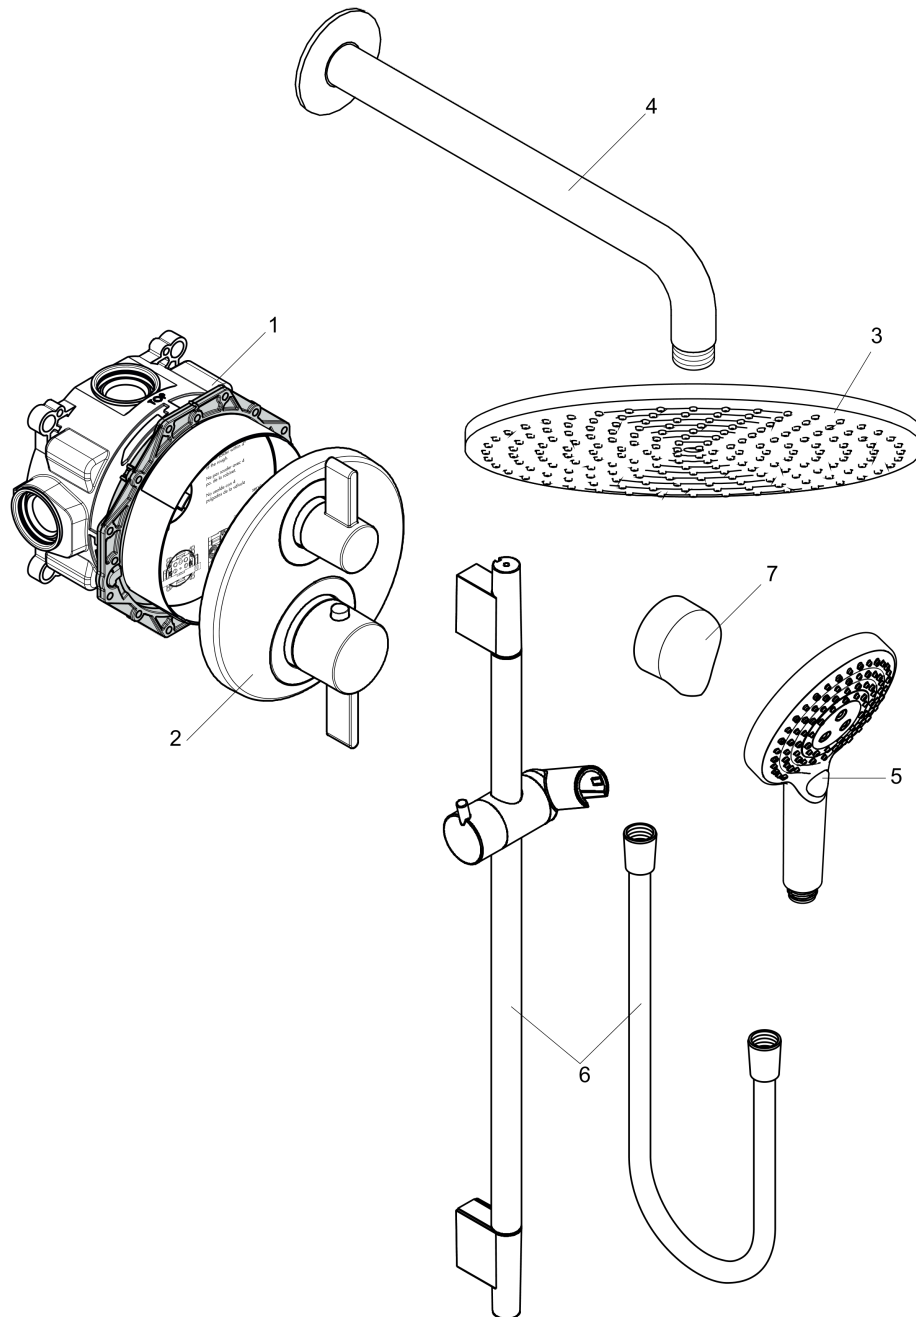

Raindance S
Thermostatic Showerhead/Wallbar Set with Rough, 2.5 GPM
Surface: **chrome** Part no. : **04915000**

Exploded drawing

Year of production: >08/20

Raindance S
Thermostatic Showerhead/Wallbar Set with Rough, 2.5 GPM
 Surface: **chrome** Part no. : **04915000**

Spare parts list

Year of production: >08/20

| Pos. | Description | Part no. | Price | PU |
|------|------------------------|----------|-------|----|
| 1 | base body | 01850181 | - | 1 |
| 2 | Finish set | 15758001 | - | 1 |
| 3 | showerhead cpl. | 27624001 | - | 1 |
| 4 | shower arm | 27413001 | - | 1 |
| 5 | handshower | 26037001 | - | 1 |
| 6 | wall bar cpl. | 28632000 | - | 1 |
| 7 | Fixfit Hose Connection | 27458003 | - | 1 |